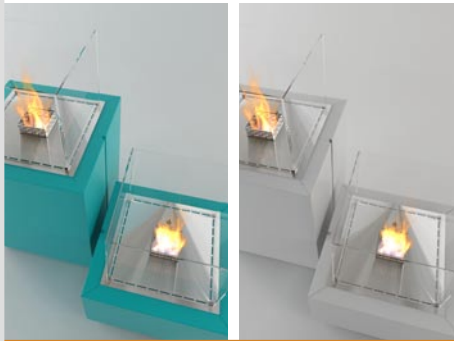

MONACO Square