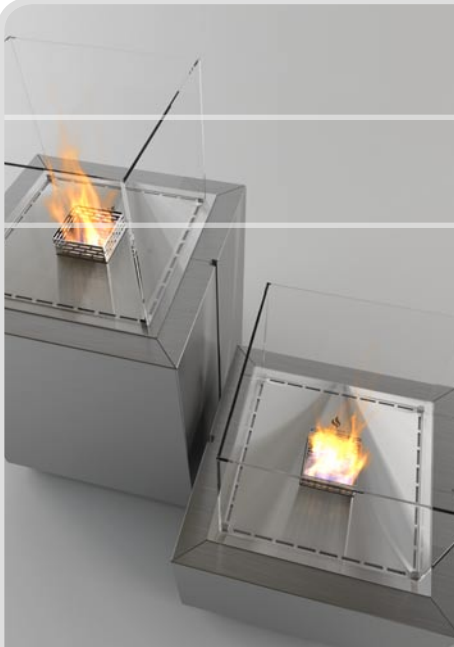

MONACO Square