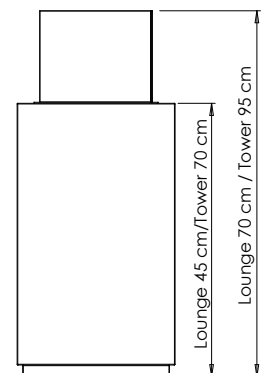

Burning duration:

One filling of bioethanol will burn 3-6 hours depending on weather conditions.