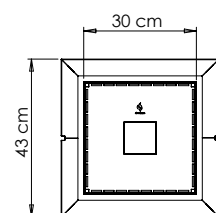

Burning duration:

One filling of bioethanol will burn 3-6 hours depending on weather conditions.